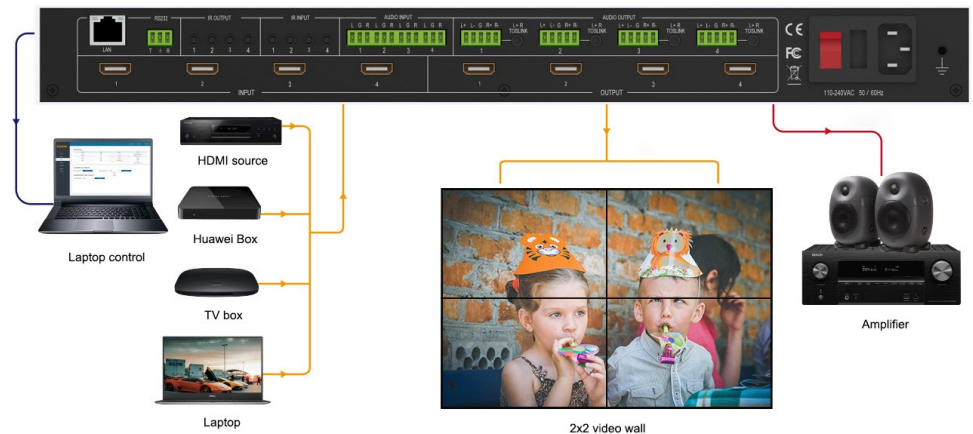

SPECIFICATIONS:

	Matrix-4X4-H2-VW
Input	4 x HDMI
Output	4 x HDMI
Resolution	4K2K@24/25/30/60Hz
HDMI Standard	2.0
HDCP Version	2.2, 1.4 compliant
RS232	3-pin pluggable connector for RS-232 control of the Switcher
HDMI 2.0	4K@60Hz 4:4:4
HDR Support	HDR10, HDR10+. Dolby Vision, HLG
Coaxial Audio Formats	PCM2.0, Dolby Digital / Plus, DTS 2.0/5.1
L/R Audio Formats	PCM2.0CH
Power Supply	AC 110 - 240V
Power Consumption	60 W (Max)
Dimensions	430mm (W)×300mm (D)×44mm (H)
Weight	5000 gram

GeMNeXT is brand of

AVDIS B.V.
Ambachtstraat 3A
3732 CN DE BILT

The Netherlands

www.gemnext.com

info@gemnext.com

+31- (0)85 2100 614